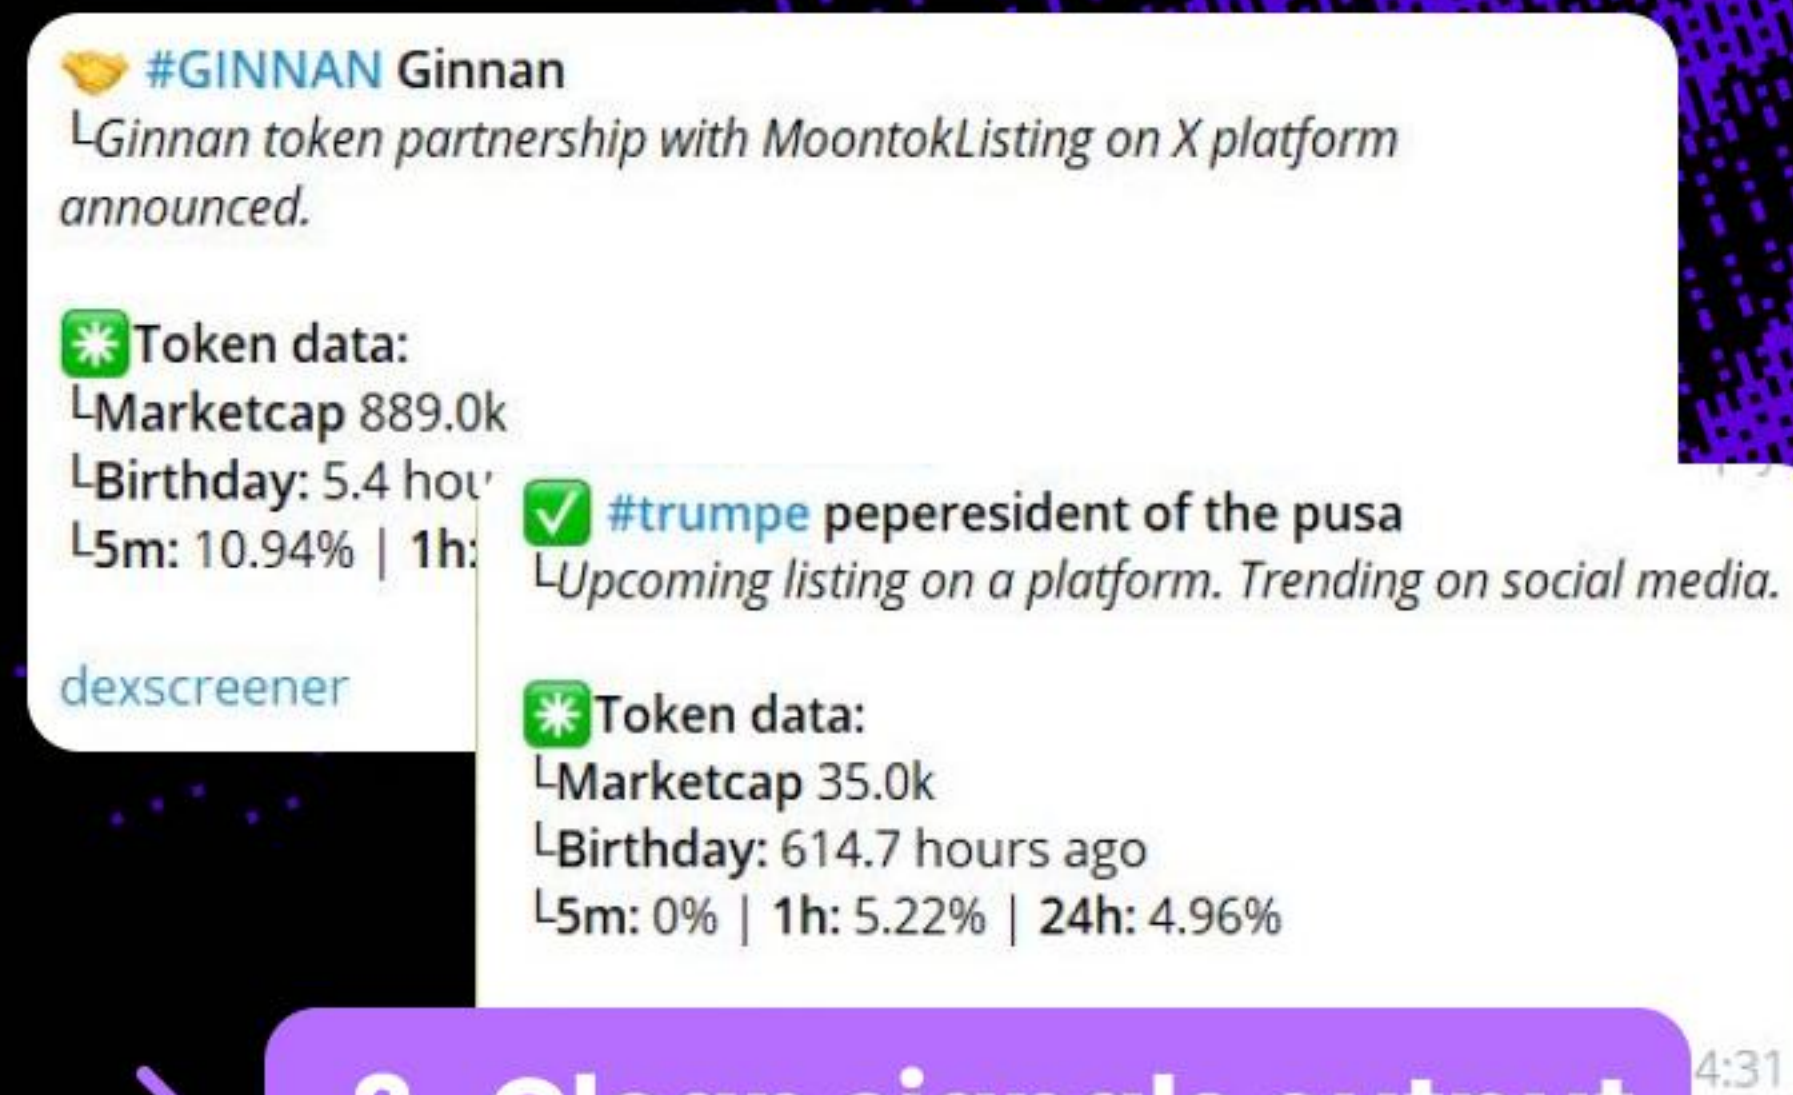

First Off-Chain Activity AI Tracker On Solana

Stay ahead of the curve with SolEye, the pioneering off-chain activity tracker on Solana. We monitor safeguard trends, dbuy trends, coin pins, results, and admin history, providing you with actionable statistics to maximize your potential profits.

Telegram pin messages signals

Features

1. Scan TG groups

2. SolEyeAI Analysis

3. Clean signals output

This bot is checking 6 hour TOP-10 Dexscreener gainers` PIN messages in their Telegram groups, analyzing and classify them via our special AI and posting them here.

- 🤝 - Partnership
- ✅ - Listing
- 🔥 - New ATH Reached
- 👥 - Community

- 📡 - Update
- 📅 - Event
- 📄 - Unclassified text
- ❓ - Error

Trending AI signals & scores

Features

SolEye AI Score 5/5

🔥 1 ▼ NEW
\$DOGE (King of Meme) enters DBuy @trendingsol on 6 place!
* Token data:
└─Marketcap 29.0k
└─Birthday: 0.1 h
└─5m: 2391% | 1h: -12.19% | 24h: -12.19%
x6iHt9Y1UBycq
👁 SolEye AI Score 5/5
Dexscreener | Tok

🔥 1 ▼ NEW
Pepe Cat enters Safegurd @trendings on 4 place!
* Token data:
└─Marketcap 64.0k
└─Birthday: 0.8 hours ago
└─5m: 21.46% | 1h: -12.19% | 24h: -12.19%
8E9yfkFeUN6GQwUY8eZf8iWxFTmN2FRGe2FXK8gLagBq
👁 SolEye AI Score 5/5